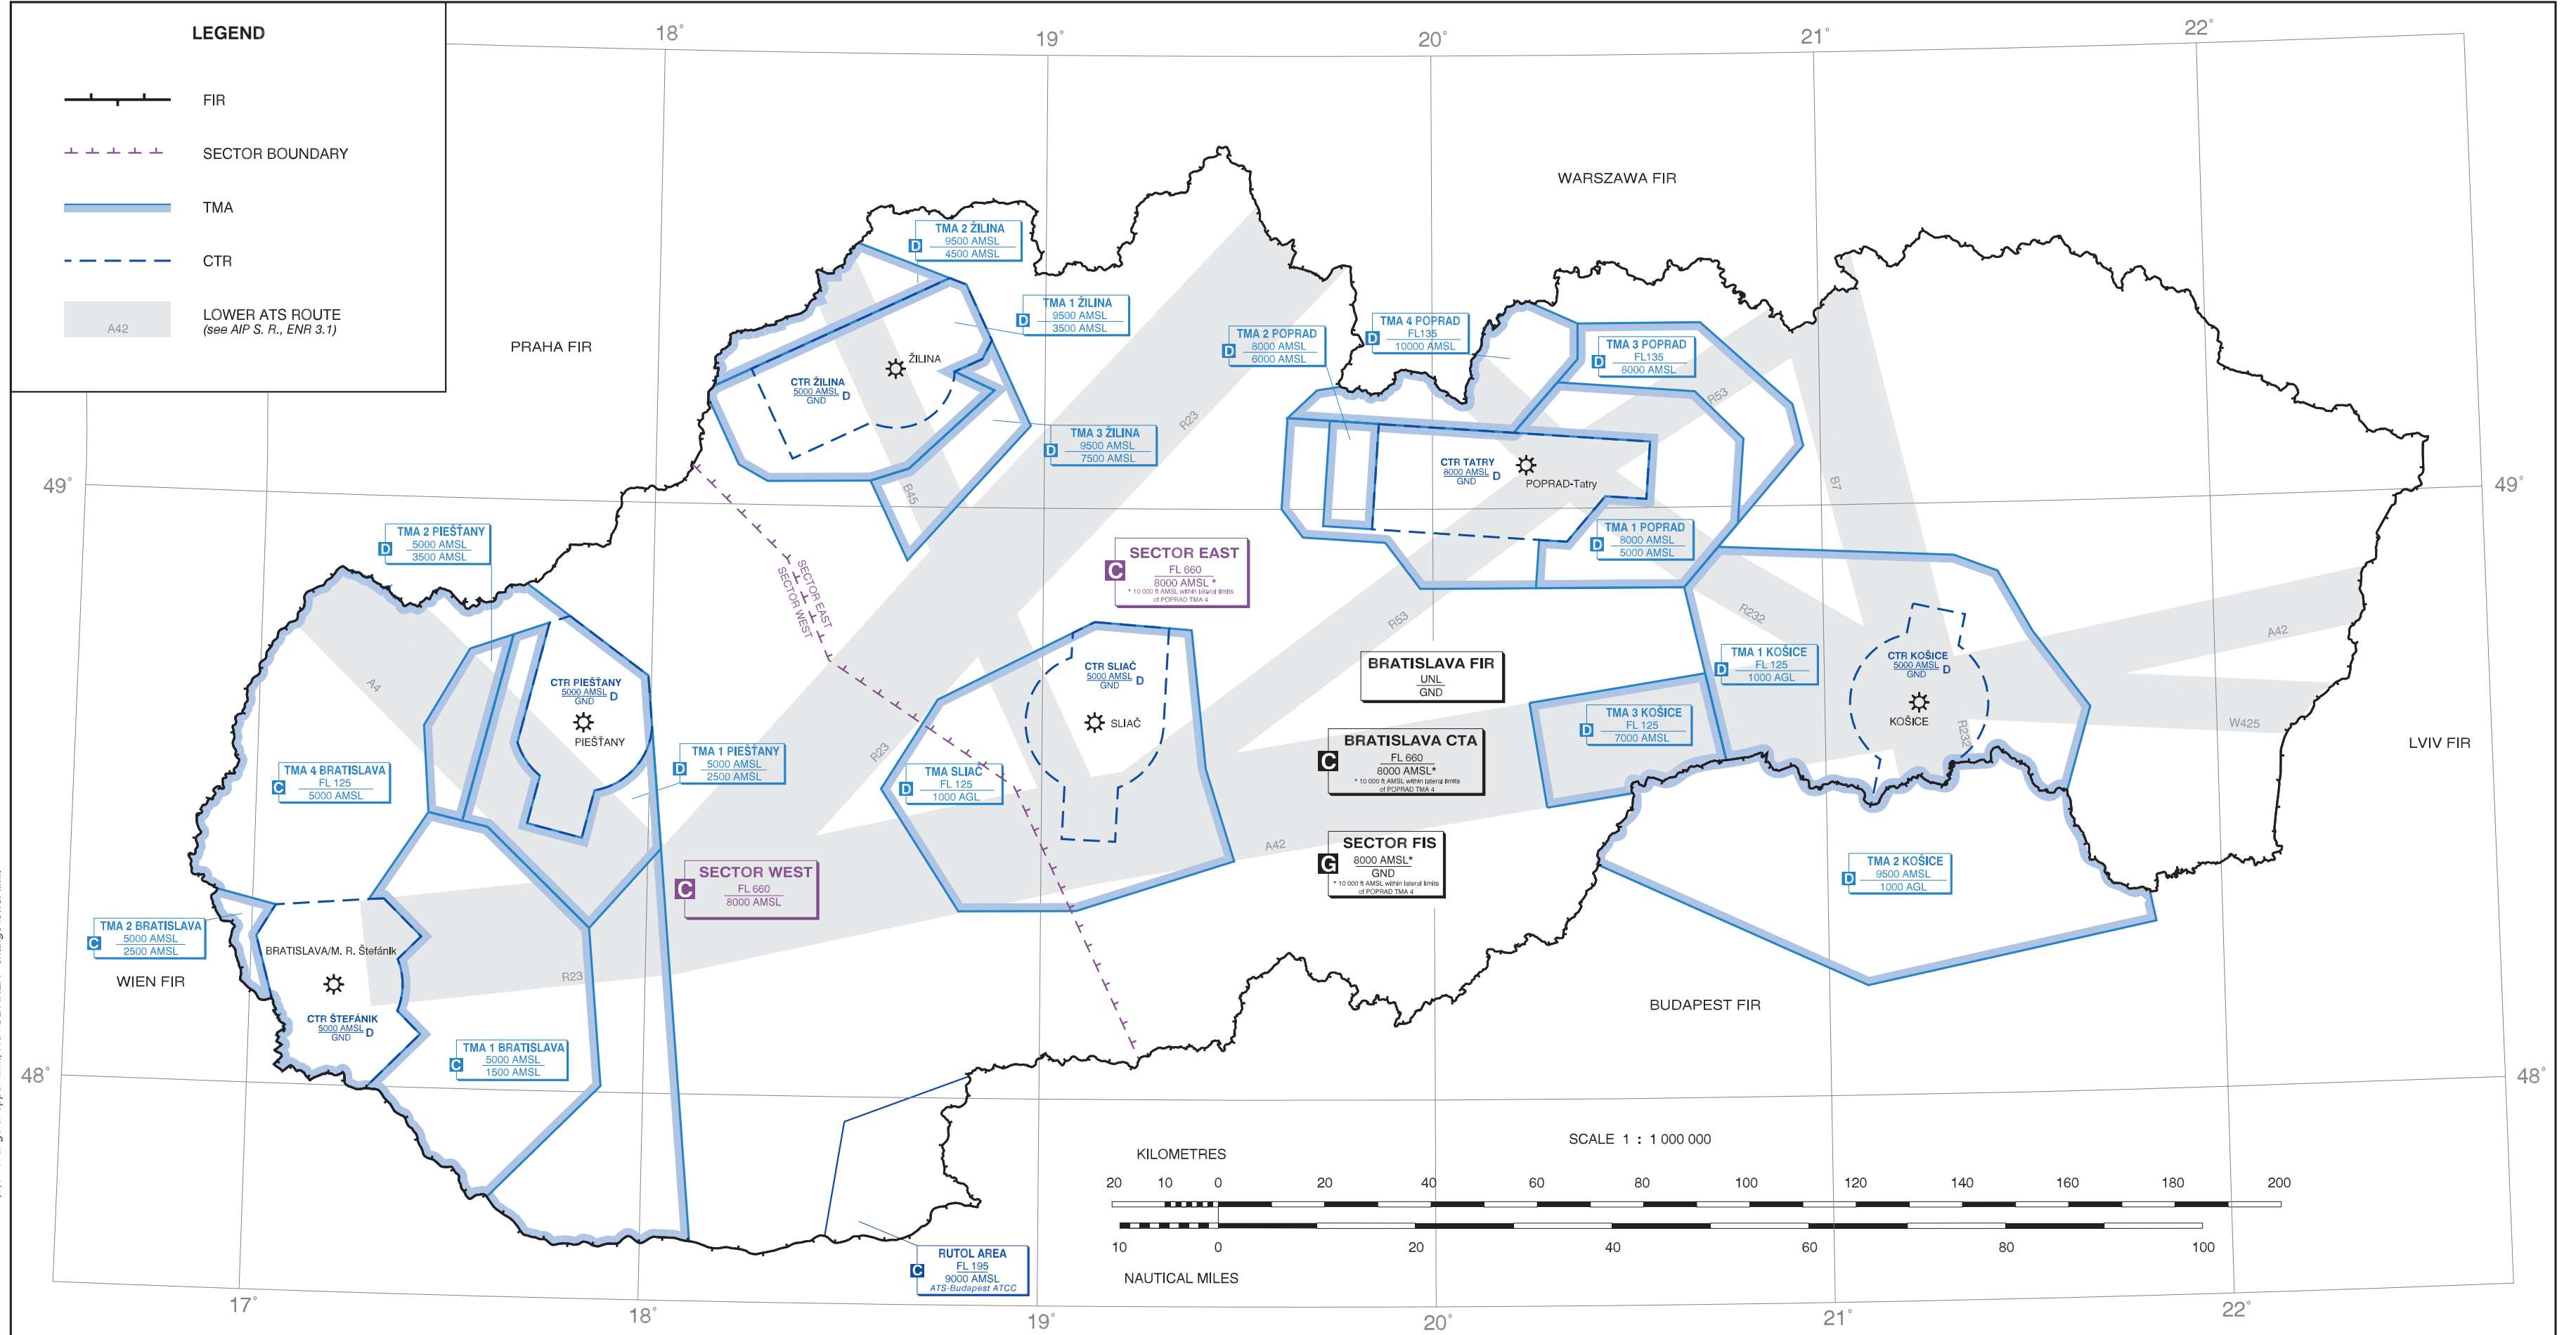

AIR TRAFFIC SERVICES AIRSPACE - INDEX CHART

SLOVAK REPUBLIC

CHANGES: ŽILINA TMA 1,2,3 - change of upper limit, RUTOL AREA - change lower limit